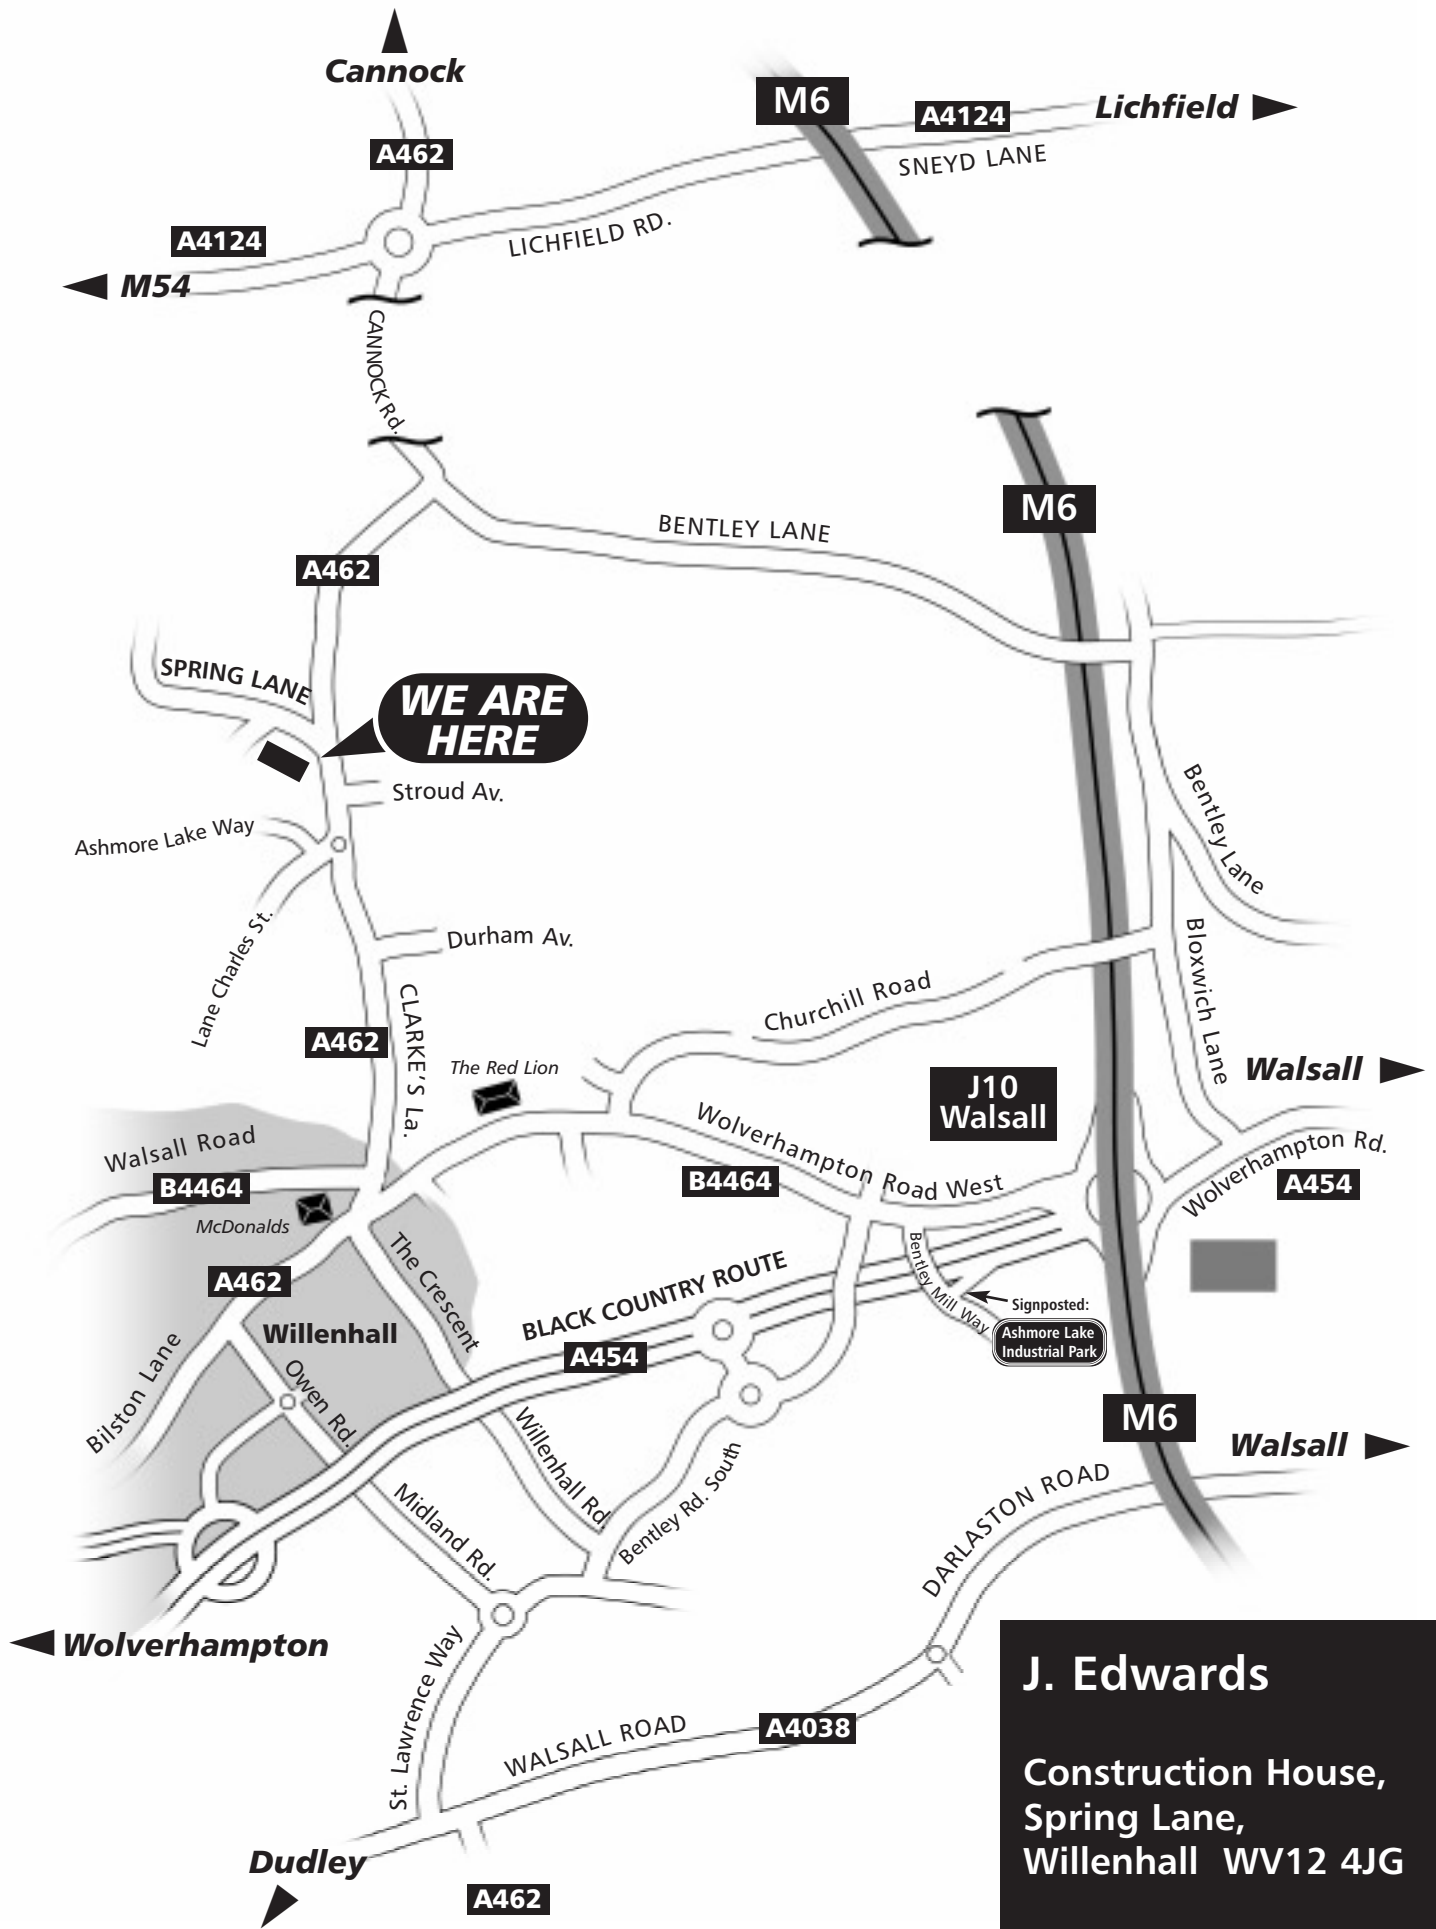

HOW TO FIND US...

J. Edwards

Construction House,
Spring Lane,
Willenhall WV12 4JG

t: 01902364477